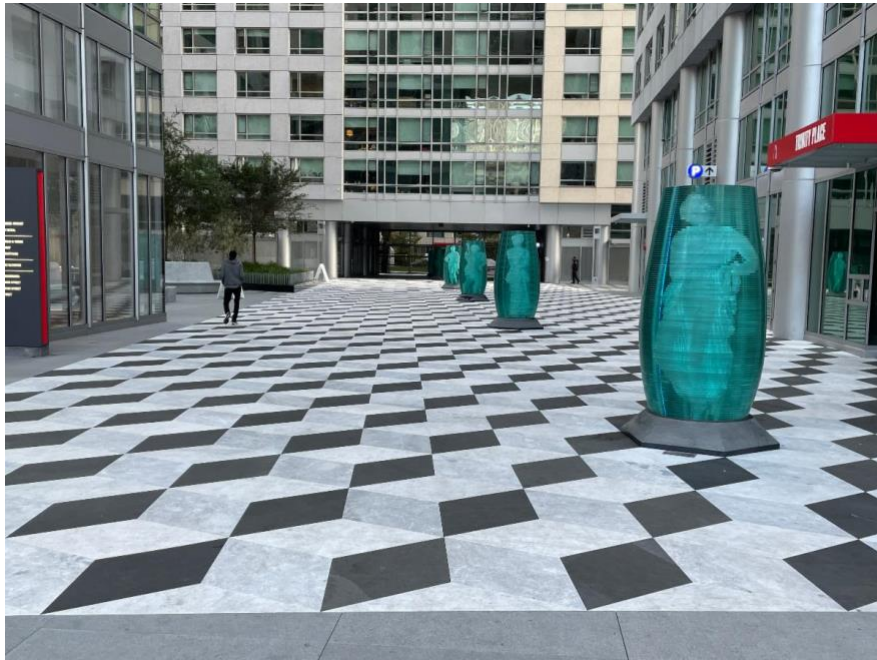

ART-IN-SITE

Recent Project by
Chandra Cerrito / Art Advisors

Public Art
Trinity Place Phase 4, San Francisco

Image: Richard Deutsch, *Victoria*, 2021. Stainless steel, marble, granite paving design.

Chandra Cerrito / Art Advisors is pleased to share new site-specific artworks recently installed as part of the last phase of Trinity Place, a 4-tower residential and mixed-use development at Market and Eighth Streets in San Francisco. CC/AA has had the honor to lead the public art program at Trinity Place since 2013.

Richard Deutsch's new work *Victoria* (above and right) serves as a gateway to the project from Eighth Street. This monumental sculpture sensitively complements the beautifully designed outdoor space and its extensive, site-integrated artwork by **Lawrence Argent**, which was partially installed in 2016. *Victoria* reflects Deutsch's deep appreciation of Roman art, classical sculpture, and stone. This appreciation, shared by both Argent and the developer's founder, also inspired Argent's vision for public art at Trinity Place.

Lawrence Argent's multifaceted work, *C'era Una Volta*, is now completed with its final artwork components installed. After the artist's untimely passing in 2017, Chandra Cerrito worked closely with the developer and a representative from the artist's studio to complete four glass sculptures and a granite mosaic designed by Argent. In the artist's absence, Cerrito took on an active role in the artwork production. She went to Italy to help scan images of ancient and neoclassical statues that would be envisioned within the glass sculptures, and she traveled to China to help assess and engage the glass fabricator. Cerrito helped oversee the production of CAD designs, sculpture mock-ups, and the final works. It was a humbling and bittersweet experience to carry out the vision of an extraordinarily talented artist who had become a beloved friend.