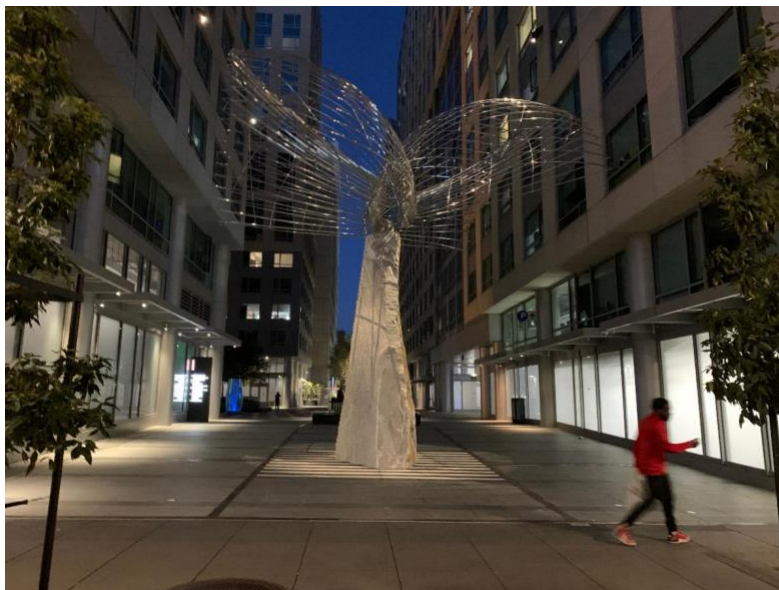

ART-IN-SITE

Recent Project by
Chandra Cerrito / Art Advisors

Public Art
Trinity Place Phase 4, San Francisco

Image: Richard Deutsch, *Victoria*, 2021. Stainless steel, marble, granite paving design.

Chandra Cerrito / Art Advisors is pleased to share new site-specific artworks recently installed as part of the last phase of Trinity Place, a 4-tower residential and mixed-use development at Market and Eighth Streets in San Francisco. CC/AA has had the honor to lead the public art program at Trinity Place since 2013.

Richard Deutsch's new work *Victoria* (above and right) serves as a gateway to the project from Eighth Street. This monumental sculpture sensitively complements the beautifully designed outdoor space and its extensive, site-integrated artwork by **Lawrence Argent**, which was partially installed in 2016. *Victoria* reflects Deutsch's deep appreciation of Roman art, classical sculpture, and stone. This appreciation, shared by both Argent and the developer's founder, also inspired Argent's vision for public art at Trinity Place.

Lawrence Argent's multifaceted work, *C'era Una Volta*, is now completed with its final artwork components installed. After the artist's untimely passing in 2017, Chandra Cerrito worked closely with the developer and a representative from the artist's studio to complete four glass sculptures and a granite mosaic designed by Argent. In the artist's absence, Cerrito took on an active role in the artwork production. She went to Italy to help scan images of ancient and neoclassical statues that would be envisioned within the glass sculptures, and she traveled to China to help assess and engage the glass fabricator. Cerrito helped oversee the production of CAD designs, sculpture mock-ups, and the final works. It was a humbling and bittersweet experience to carry out the vision of an extraordinarily talented artist who had become a beloved friend.