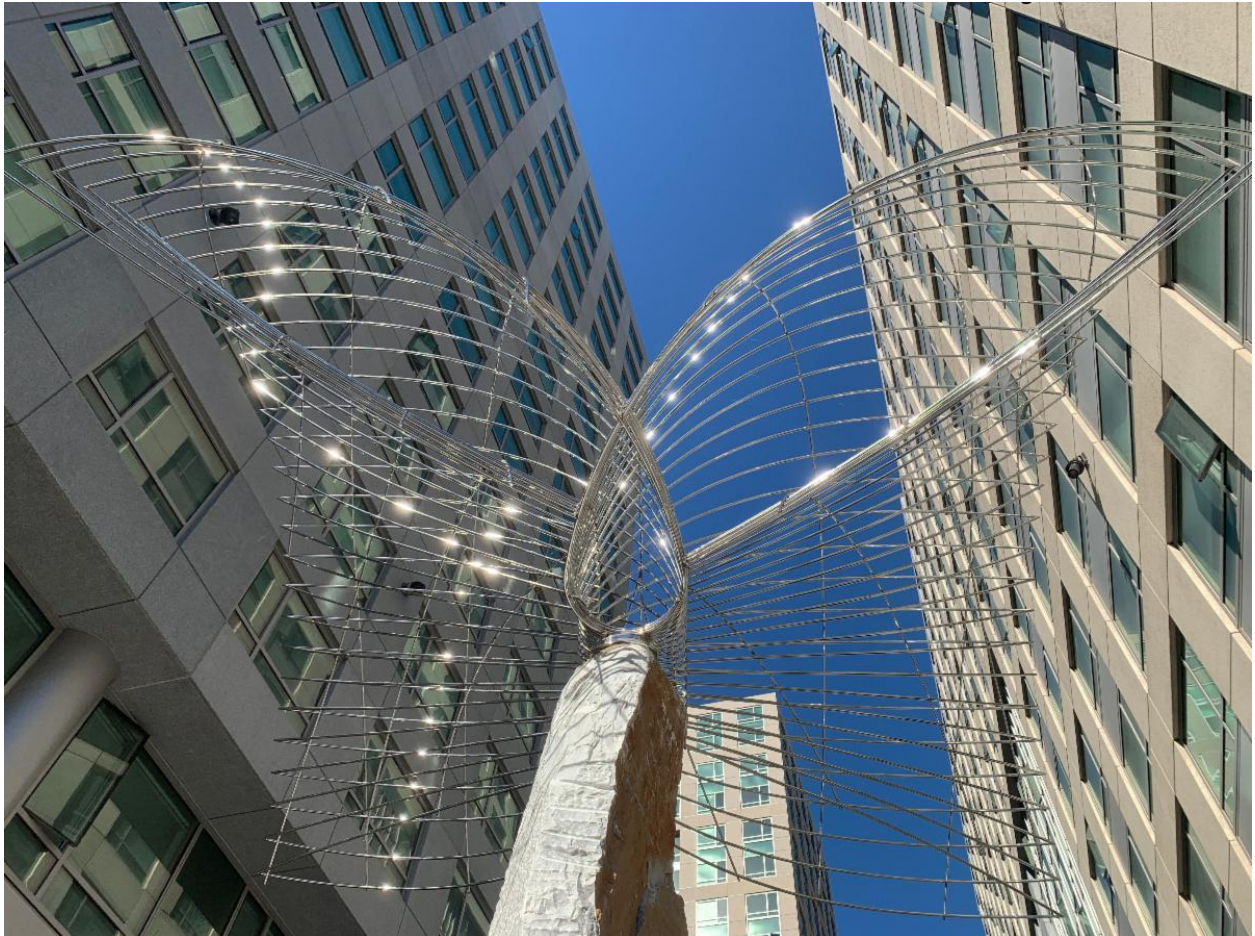

ART-IN-SITE

Recent Project by
Chandra Cerrito / Art Advisors

Public Art
Trinity Place Phase 4, San Francisco

Image: Richard Deutsch, *Victoria*, 2021. Stainless steel, marble, granite paving design.

Chandra Cerrito / Art Advisors is pleased to share new site-specific artworks recently installed as part of the last phase of Trinity Place, a 4-tower residential and mixed-use development at Market and Eighth Streets in San Francisco. CC/AA has had the honor to lead the public art program at Trinity Place since 2013.

Richard Deutsch's new work *Victoria* (above and right) serves as a gateway to the project from Eighth Street. This monumental sculpture sensitively complements the beautifully designed outdoor space and its extensive, site-integrated artwork by **Lawrence Argent**, which was partially installed in 2016. *Victoria* reflects Deutsch's deep appreciation of Roman art, classical sculpture, and stone. This appreciation, shared by both Argent and the developer's founder, also inspired Argent's vision for public art at Trinity Place.

Lawrence Argent's multifaceted work, *C'era Una Volta*, is now completed with its final artwork components installed. After the artist's untimely passing in 2017, Chandra Cerrito worked closely with the developer and a representative from the artist's studio to complete four glass sculptures and a granite mosaic designed by Argent. In the artist's absence, Cerrito took on an active role in the artwork production. She went to Italy to help scan images of ancient and neoclassical statues that would be envisioned within the glass sculptures, and she traveled to China to help assess and engage the glass fabricator. Cerrito helped oversee the production of CAD designs, sculpture mock-ups, and the final works. It was a humbling and bittersweet experience to carry out the vision of an extraordinarily talented artist who had become a beloved friend.